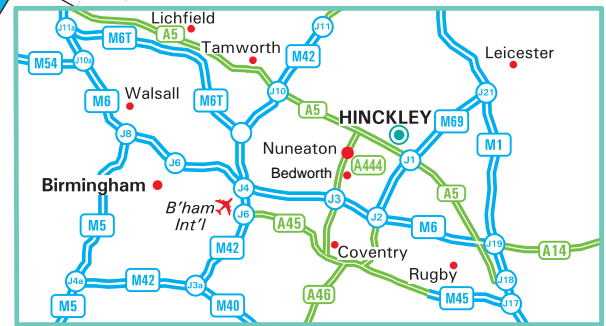

2010
Trinity HYUNDAI
RALLY OF THE MIDLANDS

Rally Overview

18-19 June 2010

Venues & Stages all on Ordnance Survey Map 140
 1:50,000 Scale

- Rally Venues**
- Trailer Park & Parc Ferme**
 Triumph Motorcycle, Dodwells Road (A47) Junction with Roston Drive
 Map: 140, 406 941 Nearest Post Code LE10 0YE
 - Noise Check & Scrutineering**
 Trinity Hyundai, Wharf Farm, Coventry Road, Hinckley (B4666)
 Map: 140, 409 933 Nearest Post Code LE10 0NB
 - Rally HQ, Signing-on & Service Park**
 The Greene King Stadium (Hinckley United Football Club)
 Leicester Road, Hinckley (B4668 - just off the A47 near Barwell)
 Map: 140, 449 960, Nearest Post Code LE10 3DR
 - The Civic Hall Bedworth Town Centre Start**
 High Street, Bedworth.
 Map: 140, 359½ 868½ Nearest Post Code CV12 8NF
 - Argents Mead Rally Stage**
 Hinckley & Bosworth Borough Council Offices, Mount Road, Hinckley
 Map: 140, 429 937, Nearest Post Code LE10 1BZ
 - Mallyory Park Rally Stage**
 Kirby Mallyory, Leicestershire
 Map: 140, 455 006, Nearest Post Code LE9 7QE
 - Bramcote Rally Stage**
 Gamecock Barracks, Bazzard Road, Bramcote, Nuneaton (off B4114)
 Map: 140, 409 886, Nearest Post Code CV11 6QN
 - Hinckley Town Centre Finish**
 Regent Street, Hinckley.
 Map: 140, 425 938, Nearest Post Code LE10 0AZ

Rally Map Designs
 created by John Rula 2010
 www.rallymapdesigns.co.uk

Diagrams are issued for guidance and are not to scale