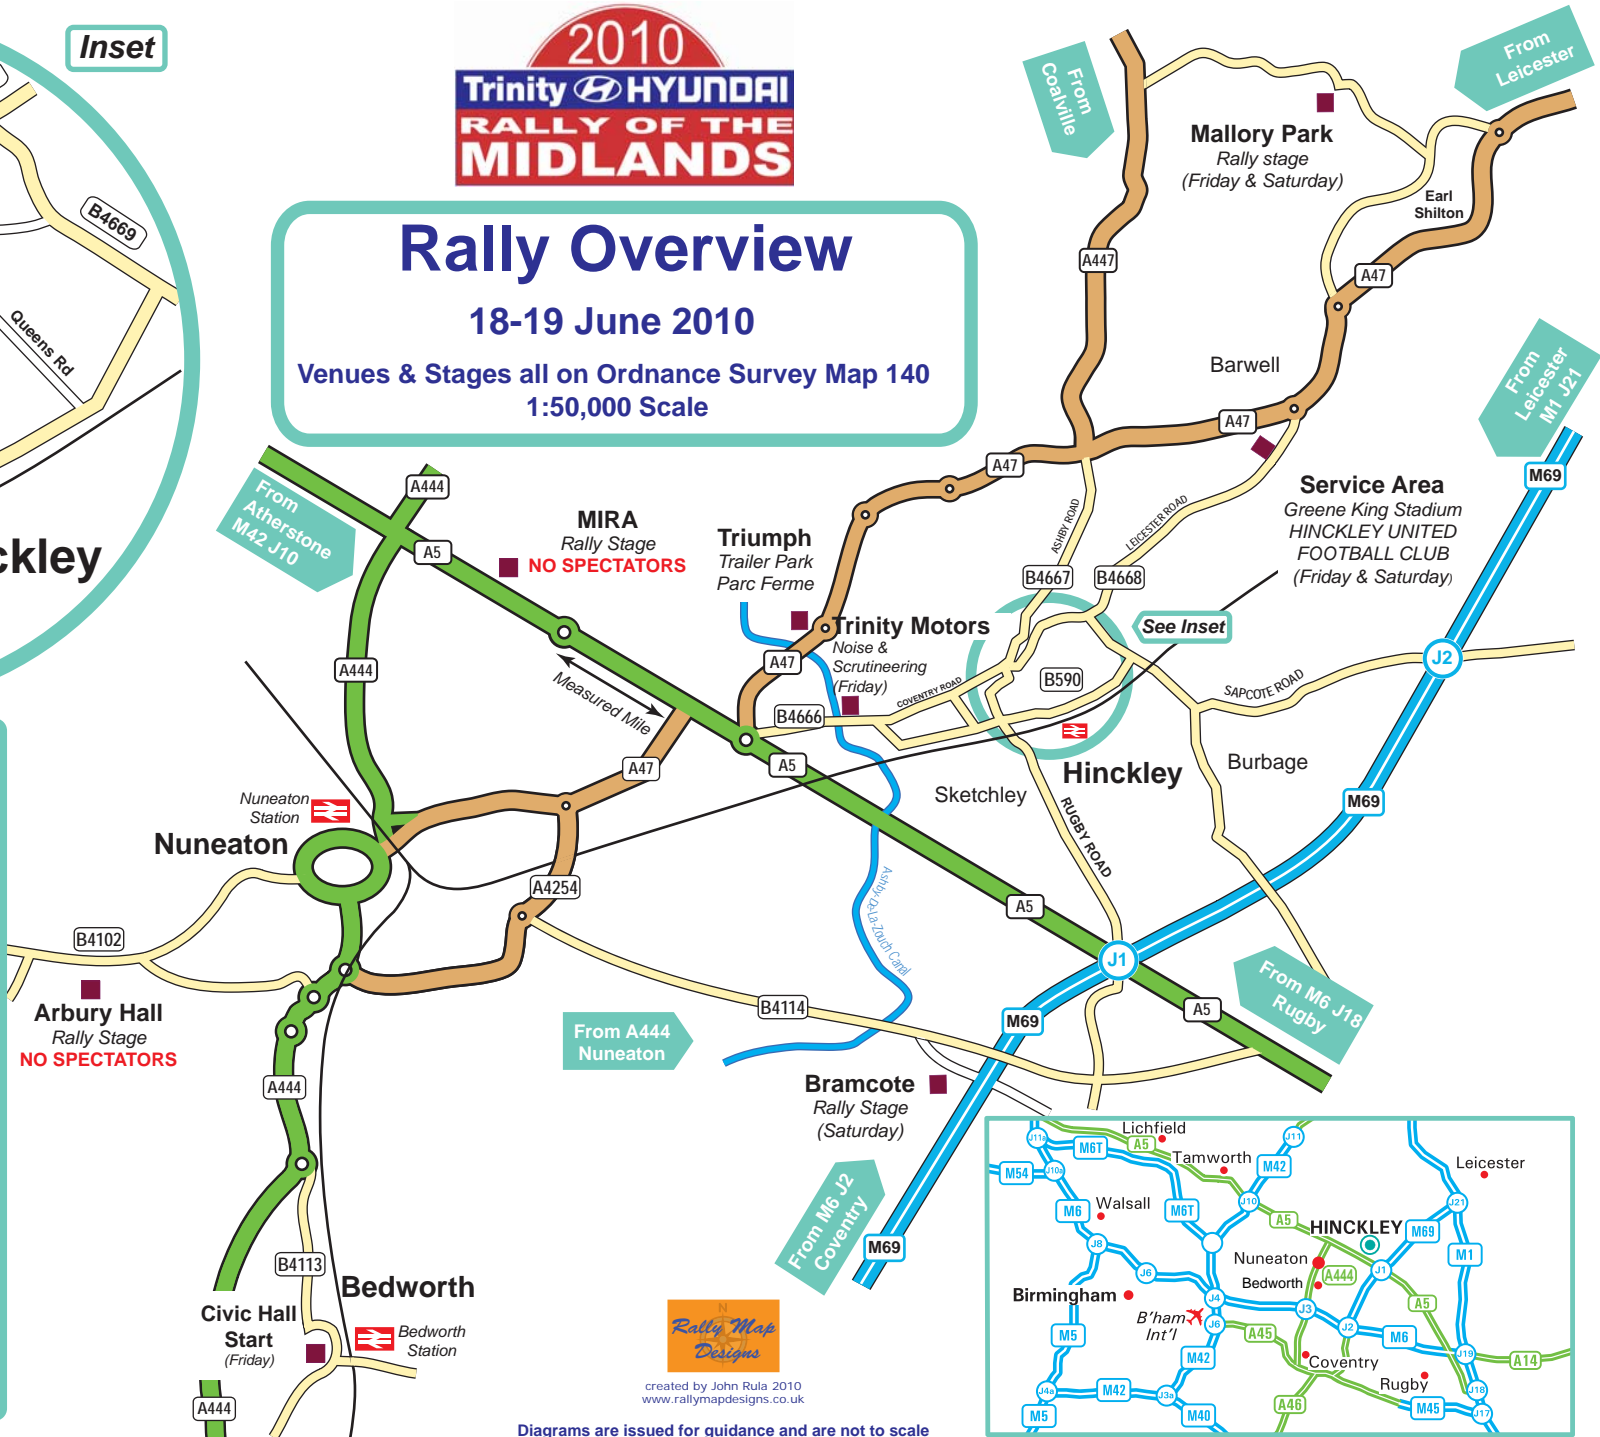

2010
Trinity HYUNDAI
RALLY OF THE MIDLANDS

Rally Overview

18-19 June 2010

Venues & Stages all on Ordnance Survey Map 140
 1:50,000 Scale

- Rally Venues**
- Trailer Park & Parc Ferme**
 Triumph Motorcycle, Dodwells Road (A47) Junction with Roston Drive
 Map: 140, 406 941 Nearest Post Code LE10 0YE
 - Noise Check & Scrutineering**
 Trinity Hyundai, Wharf Farm, Coventry Road, Hinckley (B4666)
 Map: 140, 409 933 Nearest Post Code LE10 0NB
 - Rally HQ, Signing-on & Service Park**
 The Greene King Stadium (Hinckley United Football Club)
 Leicester Road, Hinckley (B4668 - just off the A47 near Barwell)
 Map: 140, 449 960, Nearest Post Code LE10 3DR
 - The Civic Hall Bedworth Town Centre Start**
 High Street, Bedworth.
 Map: 140, 359½ 868½ Nearest Post Code CV12 8NF
 - Argents Mead Rally Stage**
 Hinckley & Bosworth Borough Council Offices, Mount Road, Hinckley
 Map: 140, 429 937, Nearest Post Code LE10 1BZ
 - Mallyory Park Rally Stage**
 Kirby Mallyory, Leicestershire
 Map: 140, 455 006, Nearest Post Code LE9 7QE
 - Bramcote Rally Stage**
 Gamecock Barracks, Bazzard Road, Bramcote, Nuneaton (off B4114)
 Map: 140, 409 886, Nearest Post Code CV11 6QN
 - Hinckley Town Centre Finish**
 Regent Street, Hinckley.
 Map: 140, 425 938, Nearest Post Code LE10 0AZ

Rally Map Designs
 created by John Rula 2010
 www.rallymapdesigns.co.uk

Diagrams are issued for guidance and are not to scale